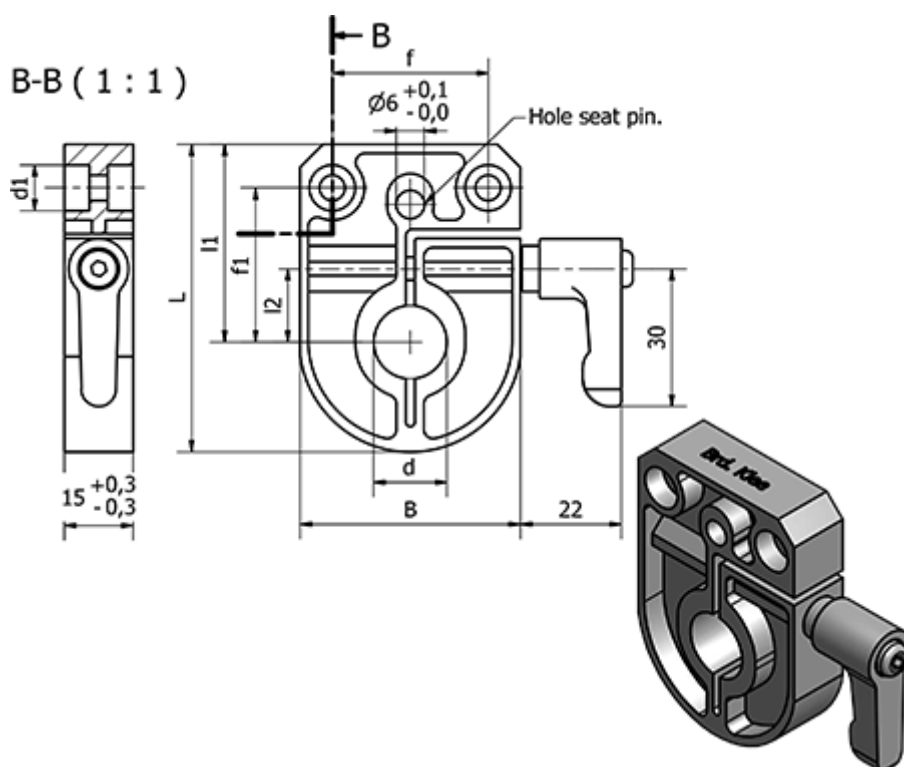

Article number: 2307087901  
Description: E+G Clamping plate  
BSA52-12

## Measures

B = 48  
d = 12  
d1 = 5.5  
f = 34  
f1 = 33  
L = 68  
I1 = 42.5  
I2 = 16

Type = BSA52-12